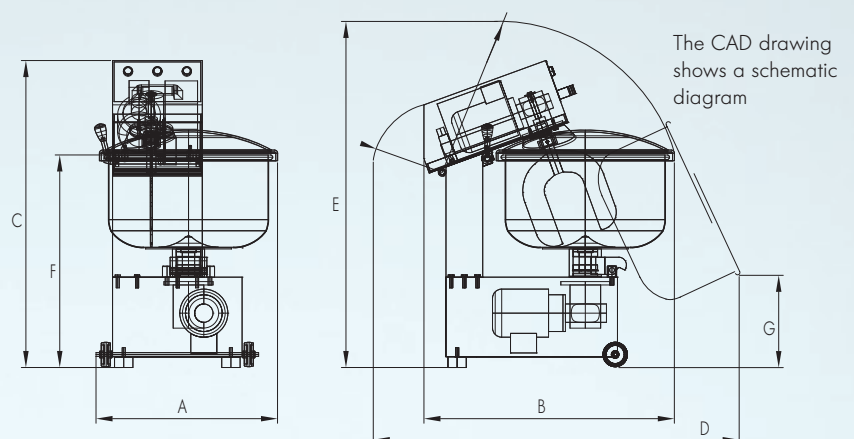

TECHNICAL DATA

Mixing machine	AW MI 30 professional	AW MI 65 professional
Power supply	400 V, 50 Hz, cable with CEE plug	400 V, 50 Hz, cable with CEE plug
Paddle speed (rpm)	47	47
Bowl speed (rpm)	14	14
Machine power (kW)	0.43	0.50
Fuse protection (A)	16	16
Ingress protection	IP 54 (splash-proofed)	IP 54 (splash-proofed)
Dimensions (L x W x H)	580 x 820 x 1000 mm (H max. 1170 mm)	680 x 960 x 1080 mm (H max. 1350 mm)
Weight (kg) 1 or 2 motors	90/103	110/123
Bowl capacity (kg)/l	5 - 18/30	7-40/65
Optional infinitely adjustable mixing arm speed	X	X
Optional model economy (1 motor)	X	X

Mixing machine	AW MI 95 professional	AW MI 165 professional
Power supply	400 V, 50 Hz, cable with CEE plug	400 V, 50 Hz, cable with CEE plug
Paddle speed (rpm)	47	47
Bowl speed (rpm)	14	9
Machine power (kW)	1.08	1.87
Fuse protection (A)	16	16
Ingress protection	IP 54 (splash-proofed)	IP 54 (splash-proofed)
Dimensions (L x W x H)	770 x 1080 x 1200 mm (H max. 1450 mm)	920 x 1170 x 1380 mm (H max. 1690 mm)
Weight (kg) 1 or 2 motors	157	283
Bowl capacity (kg)/l	15 - 65/95	20 - 120/165
Optional infinitely adjustable mixing arm speed	X	X
Optional model economy (1 motor)	-	-

	MI 30	MI 65	MI 95	MI 165
A	58	68	77	92
B	82	96	108	117
C	100	108	120	138
D	113	129	145	163
E	117	135	150	169
F	63	71	77	91
G	33	29	30	44

The figures shown here are for illustration only and may deviate from the actual design version. Technical alterations are reserved. For additional accessories please refer to our price list.