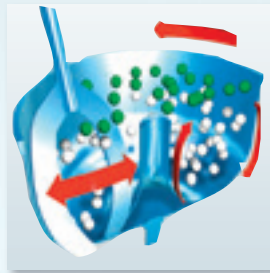

Halved mixing times by three-dimensional mixing method

Upper machine part tiltable with pneumatic spring

- Machines and mixing tools made of 100% stainless steel
- Optional: one or two drives (swivel bowl)
- Start/stop via safety switch
- Easy, hygienic cleaning
- Lockable castors as standard
- Optional: infinitely variable mixing arm speed

TECHNICAL DATA

Mixing machine	AW MI 30 professional	AW MI 65 professional
Power supply	400 V, 50 Hz, cable with CEE plug	400 V, 50 Hz, cable with CEE plug
Paddle speed (rpm)	47	47
Bowl speed (rpm)	14	14
Machine power (kW)	0.43	0.50
Fuse protection (A)	16	16
Ingress protection	IP 54 (splash-proofed)	IP 54 (splash-proofed)
Dimensions (L x W x H)	580 x 820 x 1000 mm (H max. 1170 mm)	680 x 960 x 1080 mm (H max. 1350 mm)
Weight (kg) 1 or 2 motors	90/103	110/123
Bowl capacity (kg)/l	5 - 18/30	7-40/65
Optional infinitely adjustable mixing arm speed	X	X
Optional model economy (1 motor)	X	X